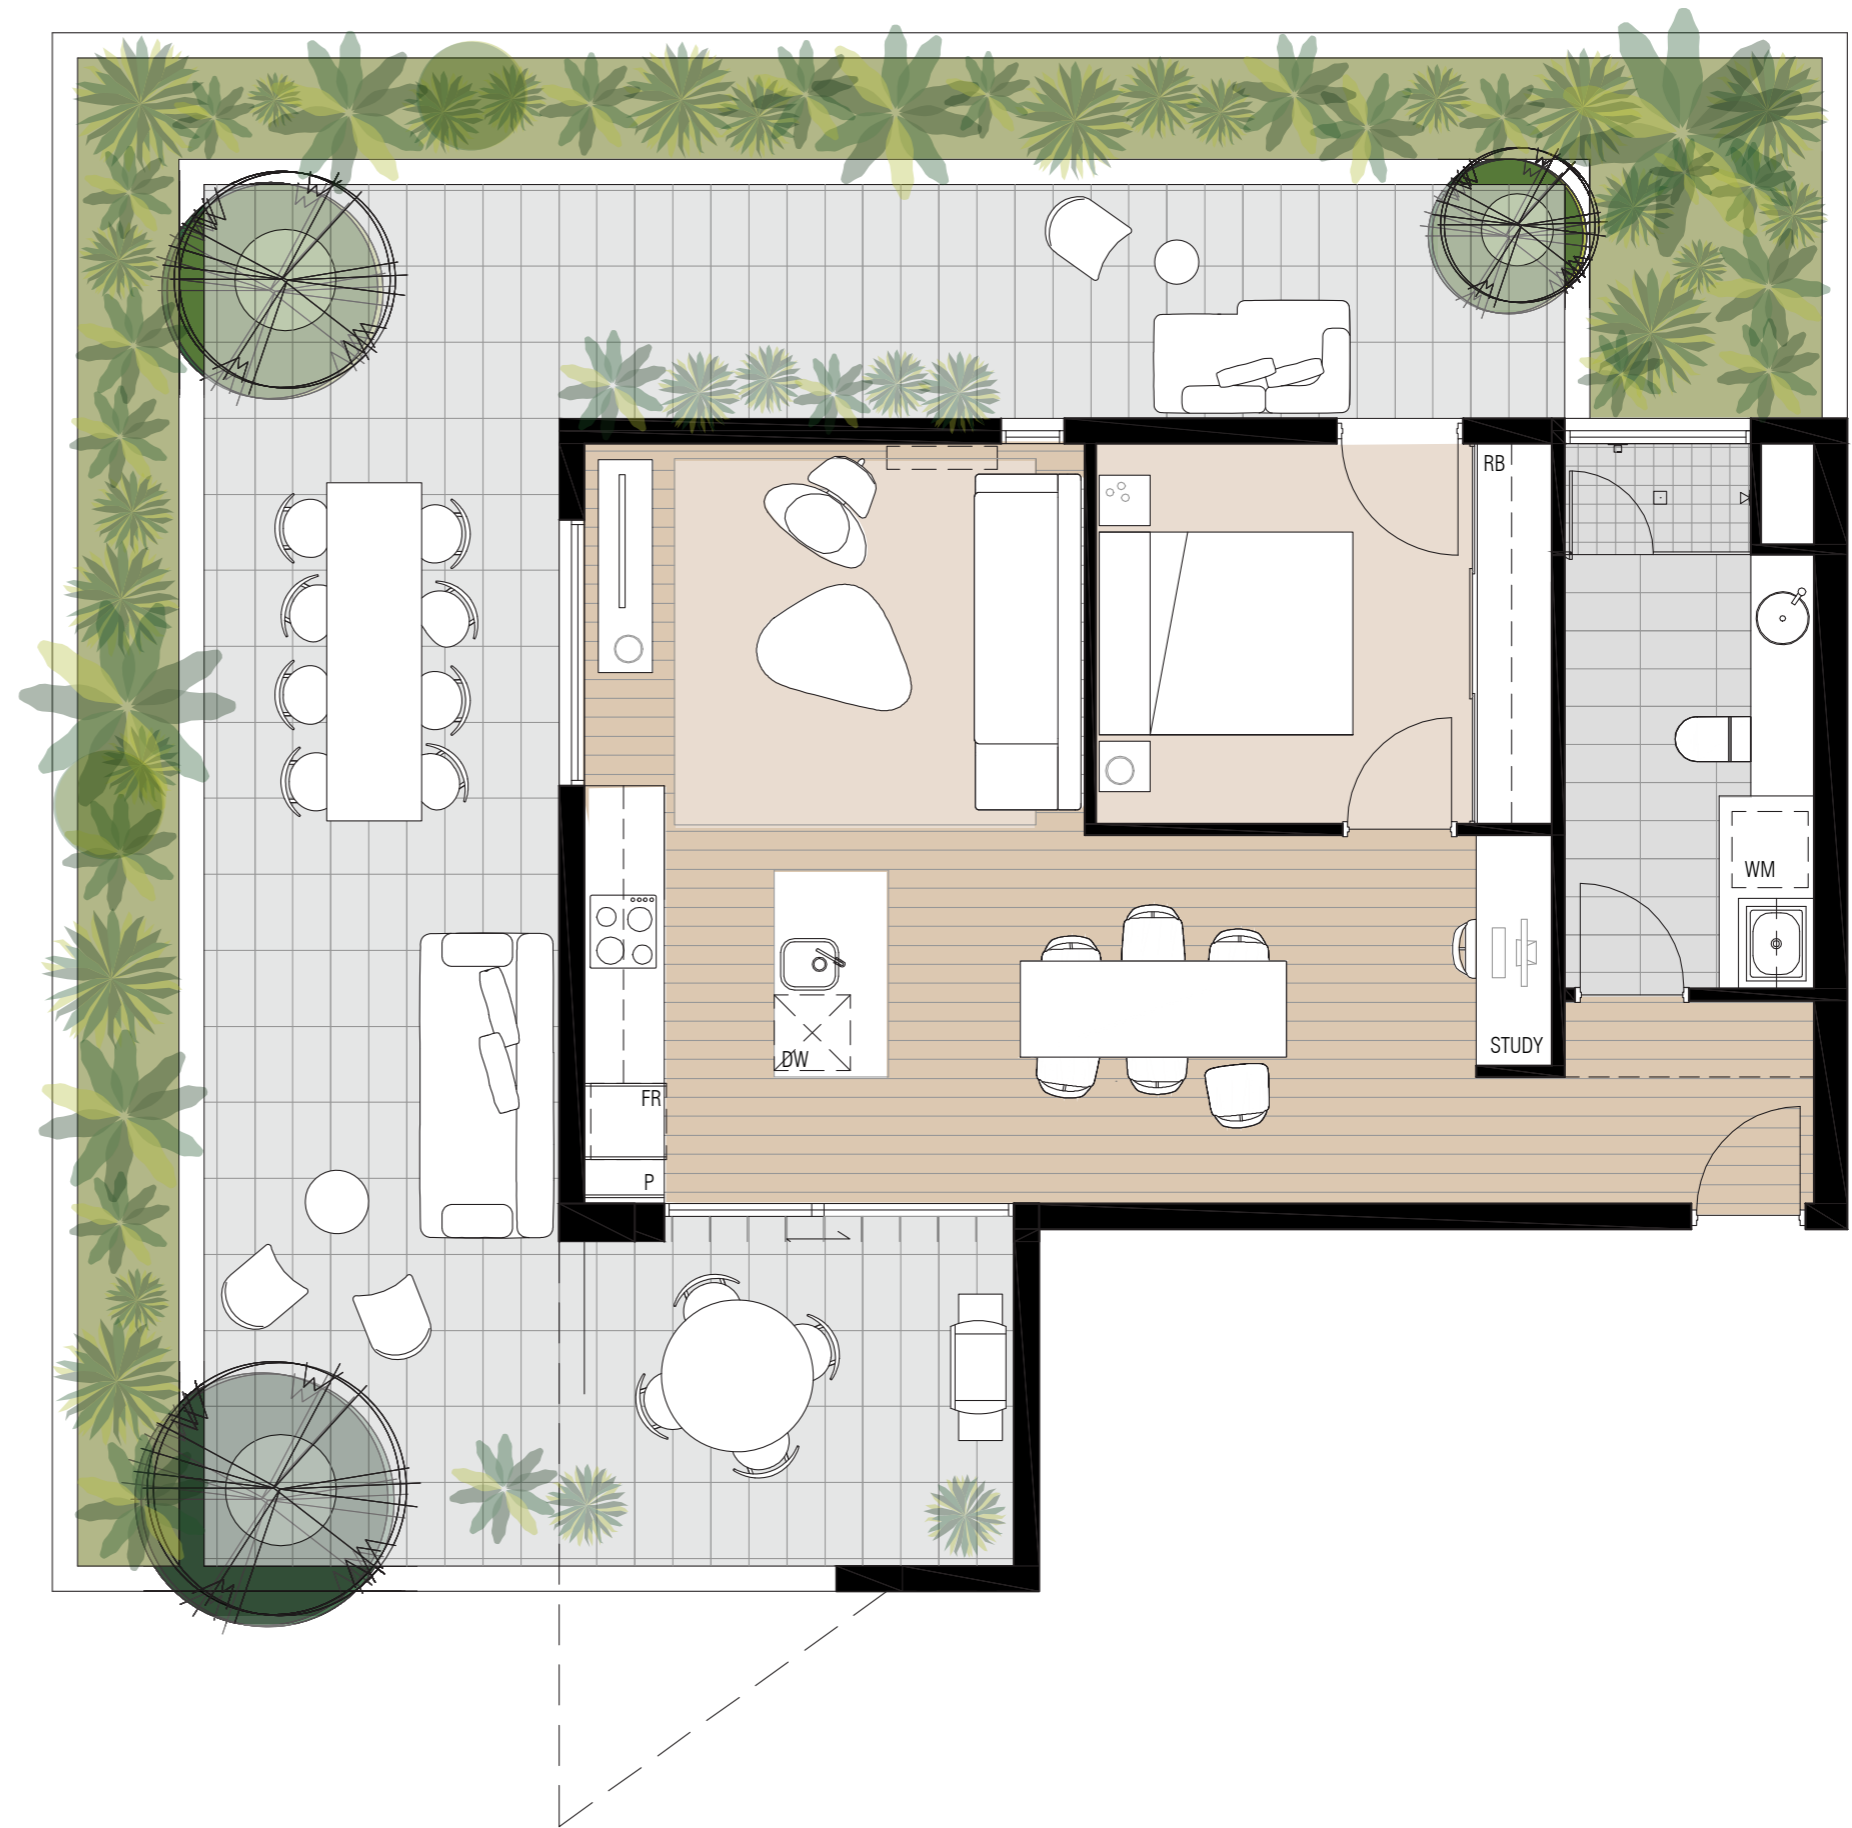

VERDANT

APARTMENTS

THE APARTMENTS

TYPE C1

Level 6
Apartment No. 11
Bedrooms 1
Bathrooms 1
Car Bays 1

Total Living Area: 147m²
Terrace Area: 83m²
Store Room Area: 4m²

General Notes:

- Variations from strata plan may apply.
- Furniture is indicative only.
- Shape and configuration of balconies, doors, windows, condensers and ducts may differ from those illustrated.
- Areas of apartment given are based on architectural measurements. This varies from Strata areas as it is a different method of measuring the apartment.

Please Note: Plans are not to scale