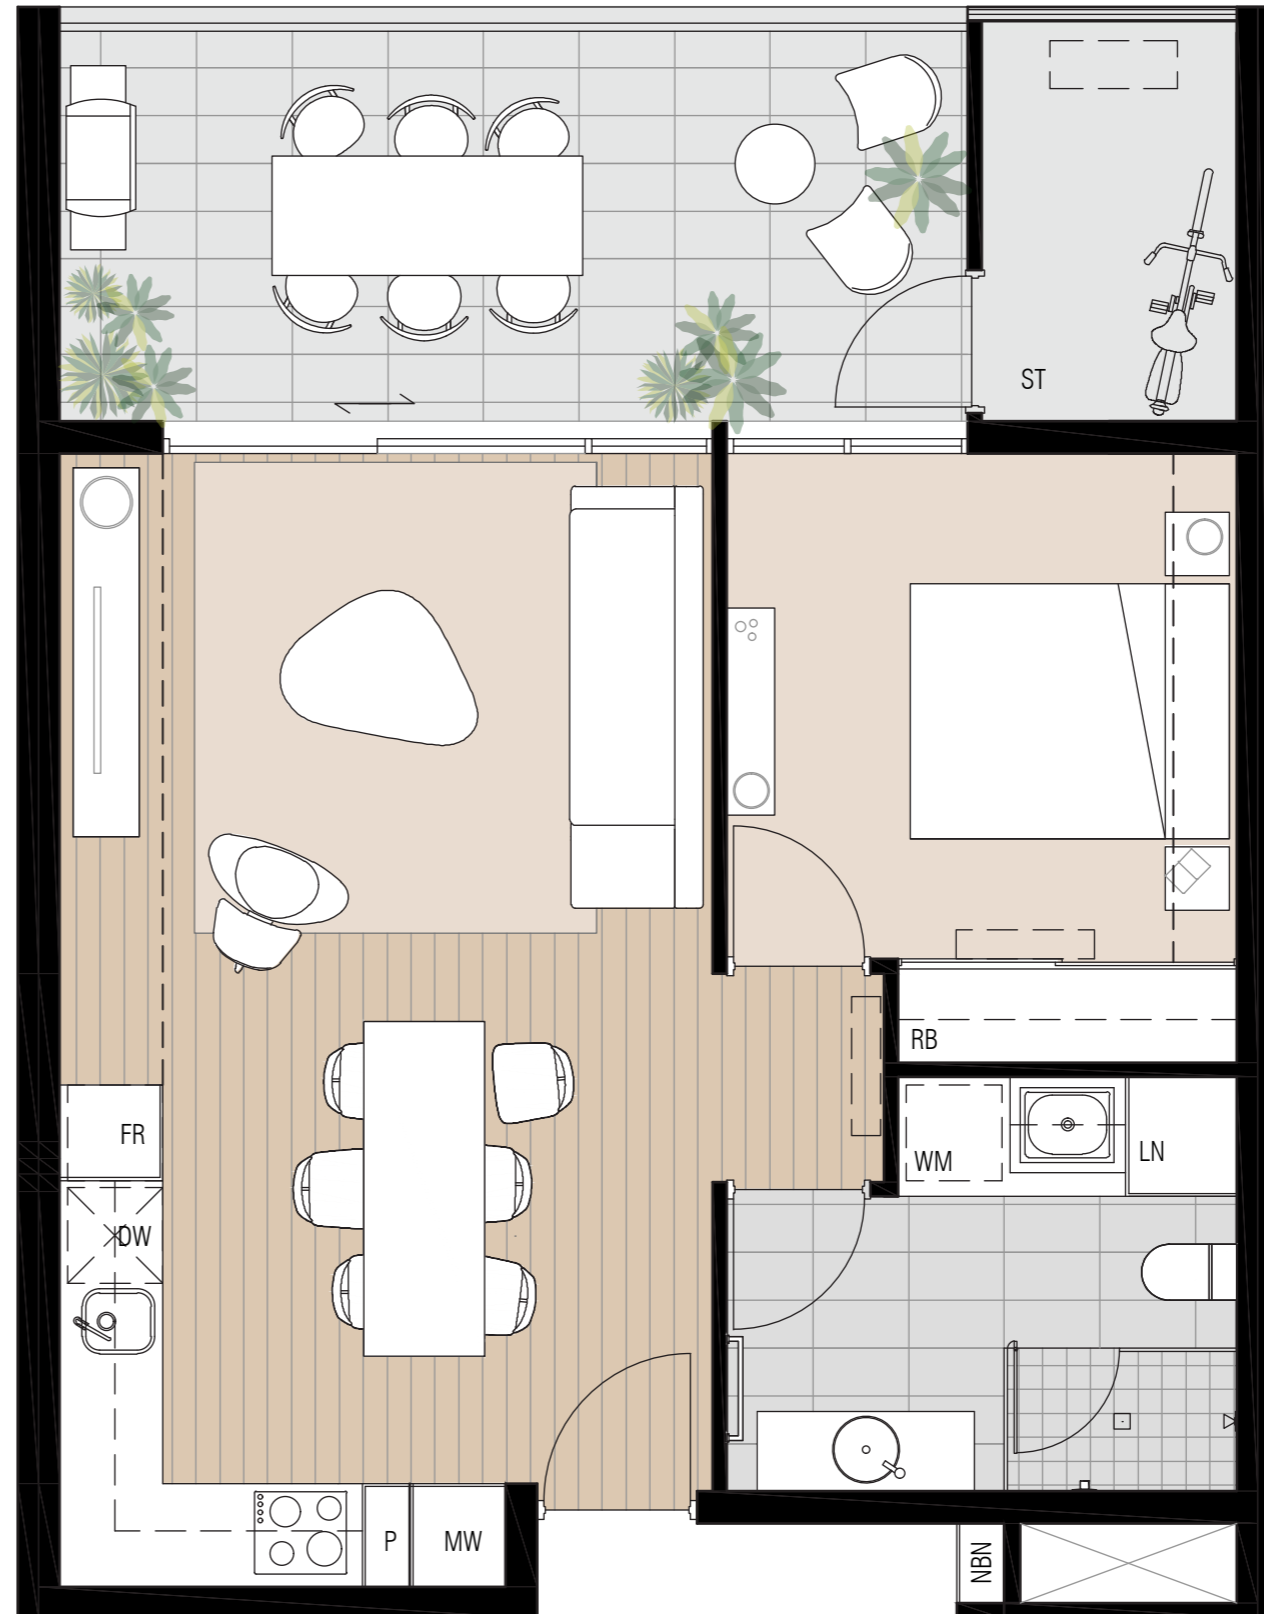

VERDANT

APARTMENTS

THE APARTMENTS

TYPE F2

Level 7, 8, 9, 10, 11, 12, 13, 14, 15

Apartment No. 23*, 32*, 41, 50, 59, 68, 77, 86, 95

Bedrooms 1

Bathrooms 1

Car Bays 1

Total Living Area: 69m²

Terrace Area: 14m²

Store Room Area: 4m²

*Scooter bay only

General Notes:

- Variations from strata plan may apply.
- Furniture is indicative only.
- Shape and configuration of balconies, doors, windows, condensers and ducts may differ from those illustrated.
- Areas of apartment given are based on architectural measurements. This varies from Strata areas as it is a different method of measuring the apartment.

Please Note: Plans are not to scale