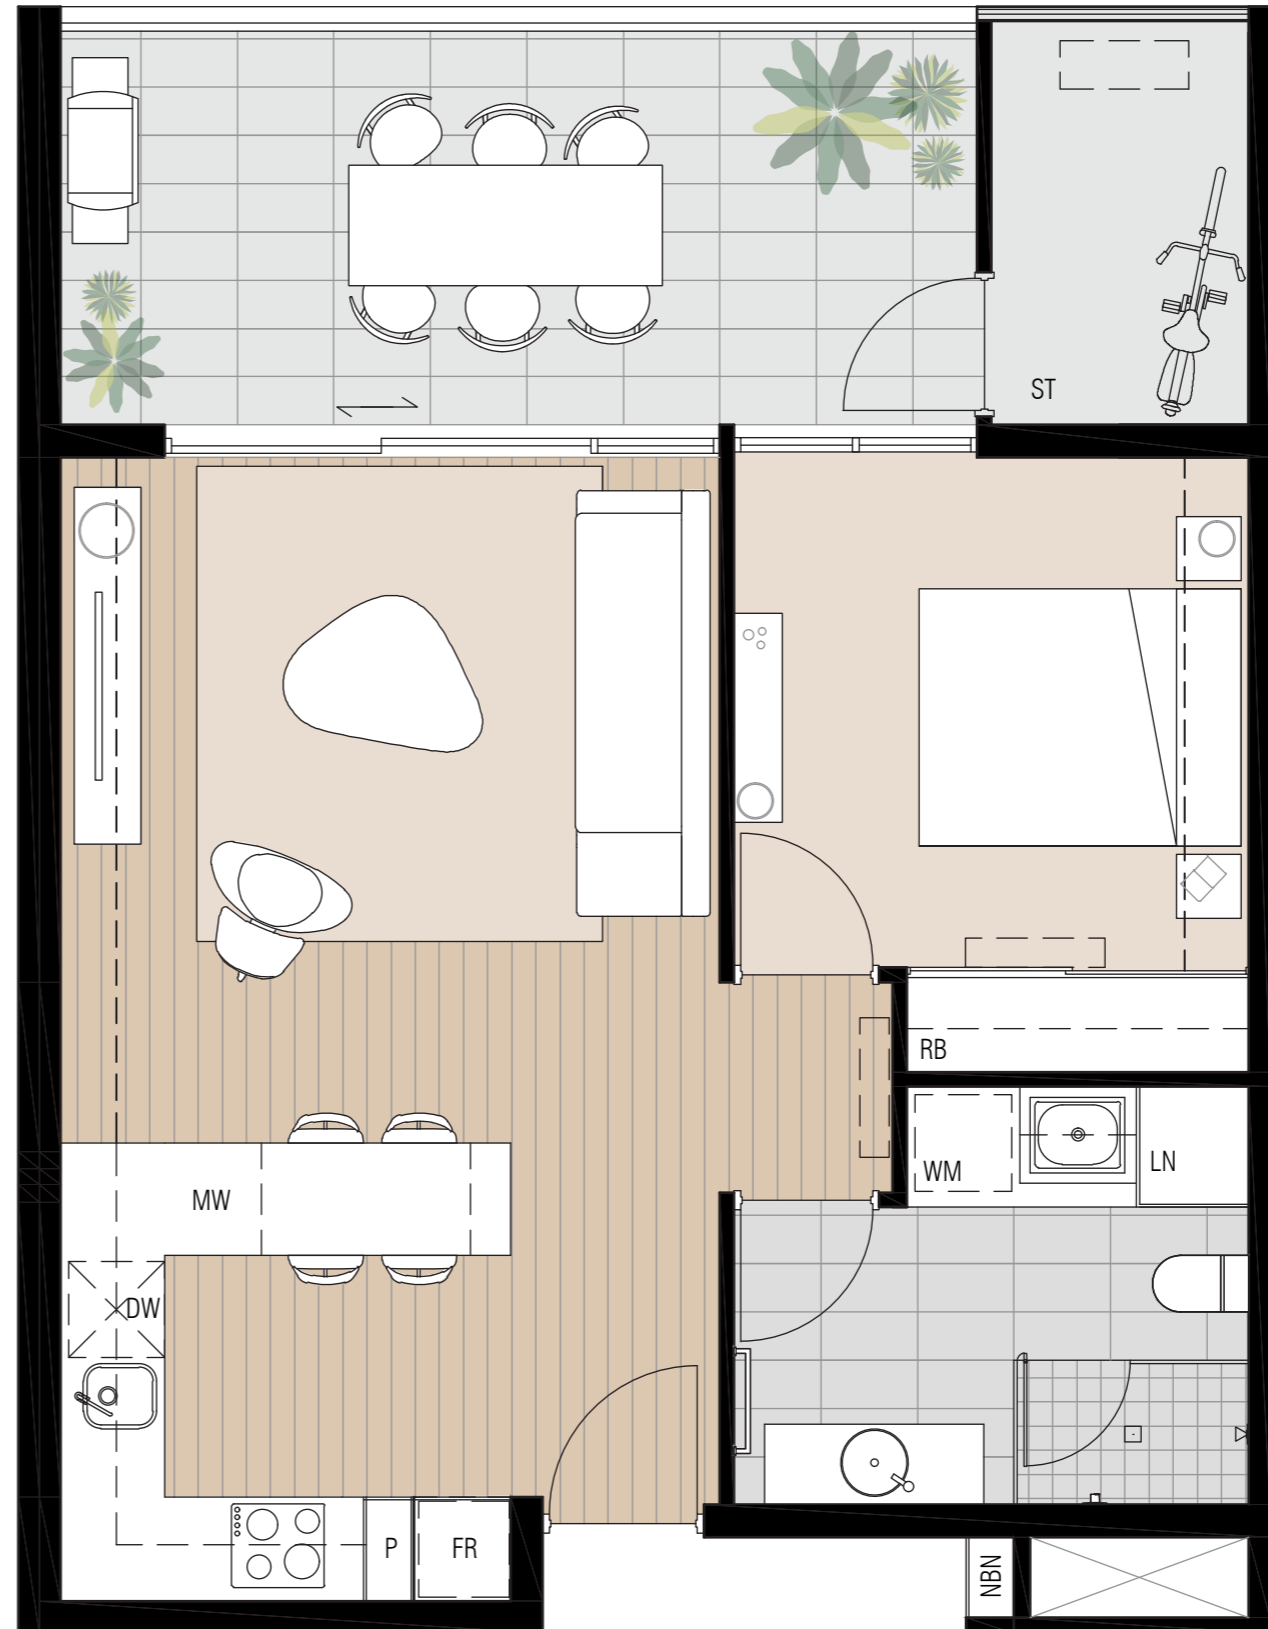

VERDANT

APARTMENTS

THE APARTMENTS

TYPE D2

Level 7, 8, 9, 10, 11, 12, 13, 14, 15, 16, 17, 18, 19
Apartment No. 21*, 30*, 39, 48, 57, 66, 75, 84, 93, 102, 110, 118, 126
Bedrooms 1
Bathrooms 1
Car Bays 1

Total Living Area: 69m²
 Terrace Area: 14m²
 Store Room Area: 4m²

*Scooter bay only

General Notes:

- Variations from strata plan may apply.
- Furniture is indicative only.
- Shape and configuration of balconies, doors, windows, condensers and ducts may differ from those illustrated.
- Areas of apartment given are based on architectural measurements. This varies from Strata areas as it is a different method of measuring the apartment.

Please Note: Plans are not to scale