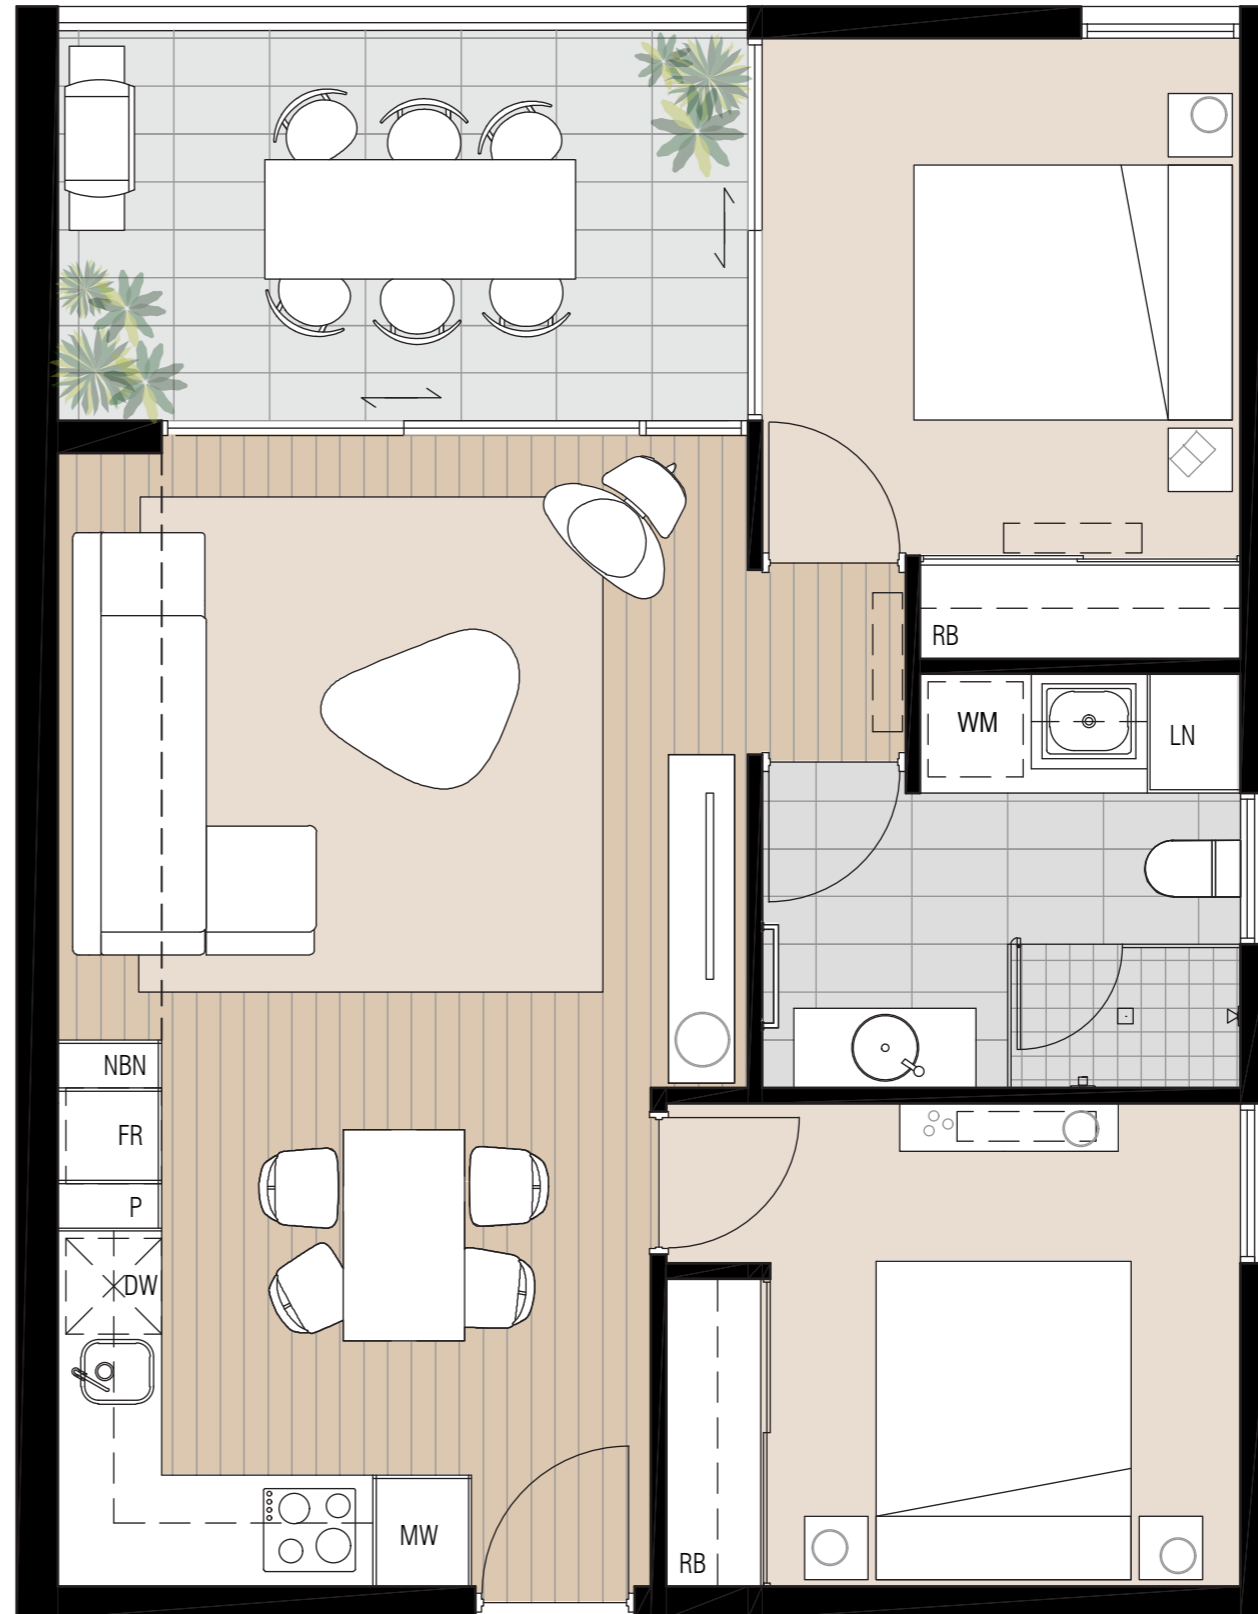

VERDANT

APARTMENTS

THE APARTMENTS

TYPE G2

Level 7, 8, 9, 10, 11, 12, 13, 14, 15

Apartment No. 24, 33, 42, 51, 60, 69, 78, 87, 96

Bedrooms 2

Bathrooms 1

Car Bays 1

Total Living Area: 78m²

Terrace Area: 10m²

Store Room Area: 4m²

General Notes:

- Variations from strata plan may apply.
- Furniture is indicative only.
- Shape and configuration of balconies, doors, windows, condensers and ducts may differ from those illustrated.
- Areas of apartment given are based on architectural measurements. This varies from Strata areas as it is a different method of measuring the apartment.

Please Note: Plans are not to scale